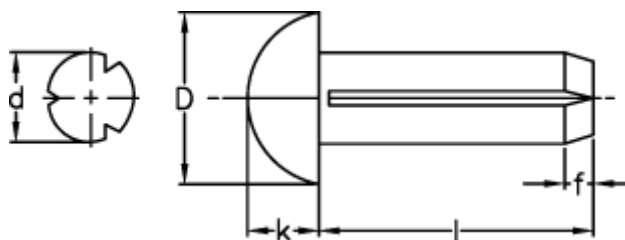

# Data Sheet

Article number: 08843106

Description: KLEE Slotted rivet N4 3x8, steel  
DIN 1476/DIN-EN-Norm 28 746

## Measures

---

D	= 5.2
d	= 3.0
f	= 1.0
k	= 1.8
Length	= 4-18